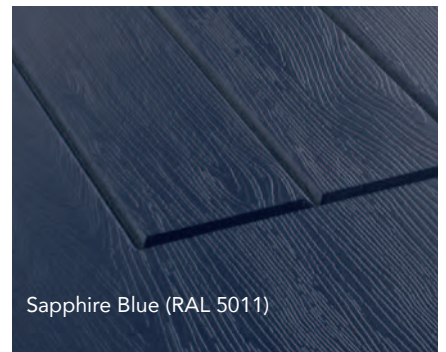

Anthracite Grey (7016)
Available with matching outer frame.

Sapphire Blue (RAL 5011)

Irish Oak
Available with matching outer frame.

Rosewood
Available with matching outer frame.

Chartwell Green
Available with matching outer frame.