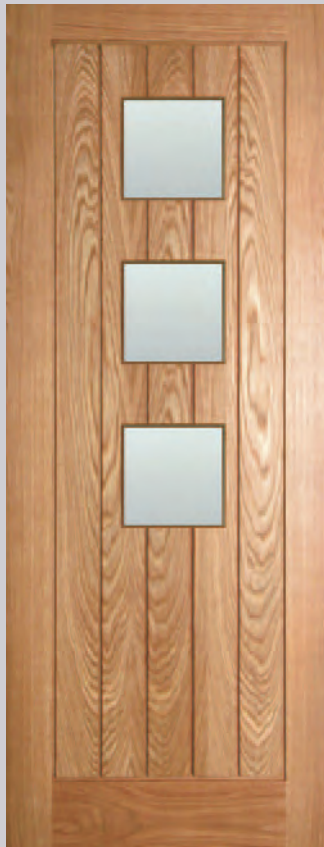

Mexicano 3 Light