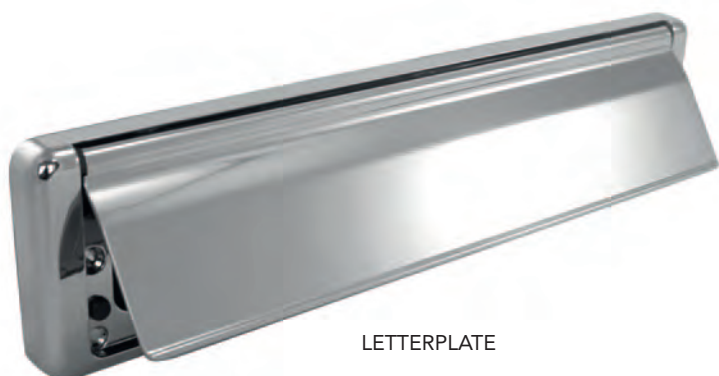

LEVER/LEVER
(Standard Handle)

LEVER/PAD
(Exterior only)

WROUGHT IRON
(Black only)

ARCHITECTURAL KNOCKER

VICTORIAN CENTRE KNOB
(Available in Chrome, Graphite and Gold)

URN KNOCKER

URN KNOCKER
WITH SPY HOLE

LETTERPLATE