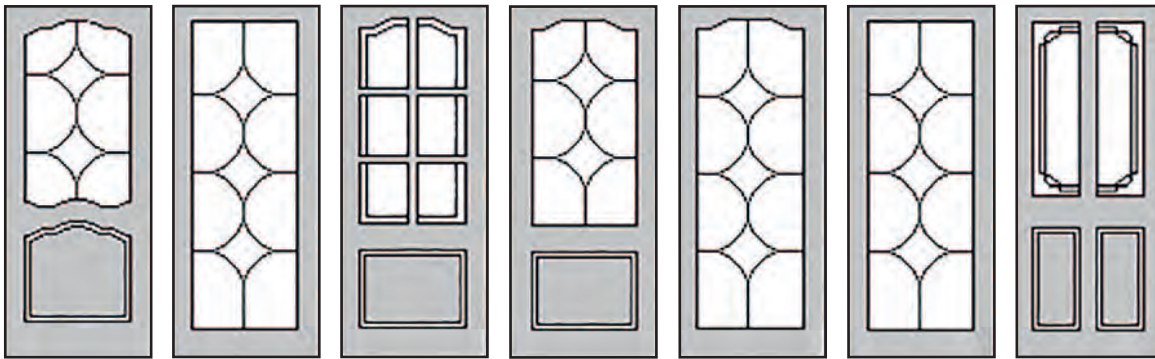

Facing: 14 x 69 x 2200 mm

STOPS R2A

Stops: 12 x 55 x 2200 mm

Also available in OGEE Profiles

CRYSTAL CUT GLASS

Valencia Girona Cordoba Lanzarote 910 991 Alcudia Riviera

Adriatic Pattern 10 Classique 6 Light Classique 1 Light Classique Full Light Colonist Full Light Colonist 2 Light