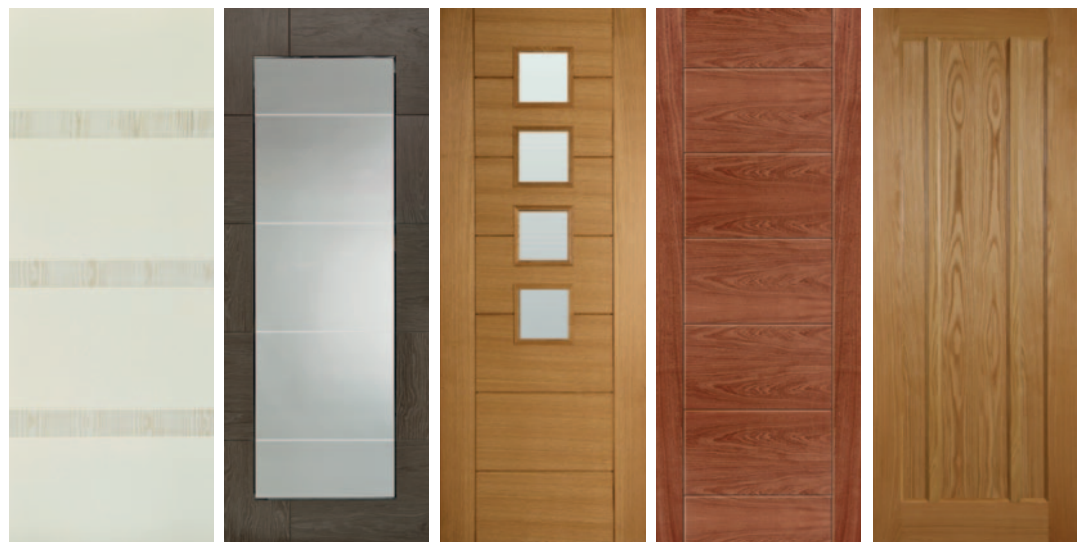

YOUR BEST FRIEND IN DOORSETS

DOOR CHOICES

As Doorworks make every doorset up to suit your client's requirements, you can choose from any door style available. Here are some of the different types of finishes available.

f2824

f3699

f4168

f5341

f5493

f6926

f7940

f7966

DOMESTIC DOORS

Any door in this catalogue can be supplied as a doorset.

Please contact us for prices.

DOORWORKS DOORSETS

DOORWORKS DOORSETS

YOUR BEST FRIEND IN DOORSETS

All our doors including fire doors can be put into a pre-assembled doorset. These are perfect for anyone looking to save time and money on doing it all on site. As well as doorsets, we offer fully glazed screens in a range of fire and acoustic ratings.