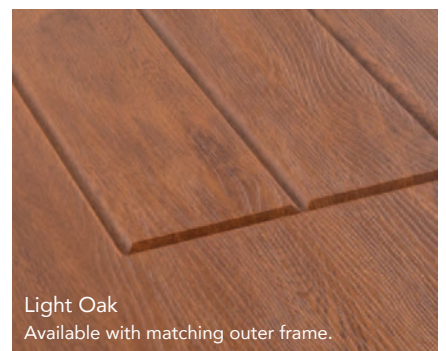

Light Oak
Available with matching outer frame.

UNIQUE TO ROCKDOOR

The way a Rockdoor is designed and manufactured differs greatly from timber or GRP foam slabs that are widely available in the market. It's what makes us stand out from the crowd.