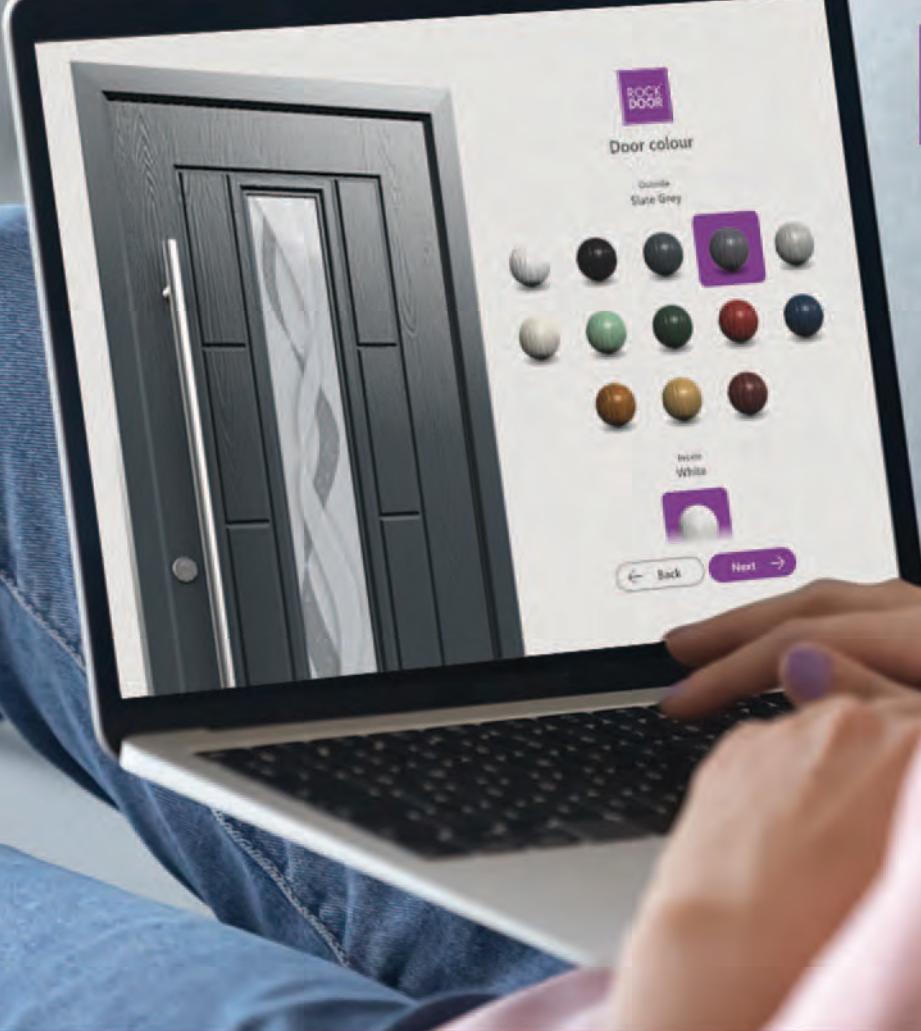

SWITCH LATCH

Switch Latch allows you to set your lock so the latch can secure the door in place when opening and closing should you wish it to do so (in a similar way to how a split spindle or night latch operates), or alternatively you can set it so it can open and close freely like a roller latch.

Stainless steel bar handles are available in the Dakota, Indiana, Vermont and Vogue. Indiana and Vermont door styles have minimum width size restrictions.

LEVER/LEVER

ROSE HANDLE

ESCUTCHEON

CONTEMPORARY NUMERALS

CONTEMPORARY KNOCKER

SQUARE CENTRE KNOB

LETTERPLATE

Unleash Your Creativity

Check out our stunning 3D door designer on [Rockdoor.com/design-your-door](https://www.rockdoor.com/design-your-door)

Hook up with Rockdoor

Strong steel multipoint hook locks with a 25mm throw, securely attach the door to the frame.

Glass Leading Security

Rockdoors feature S Glaze technology, meaning your glass is locked into your door for life, for added security.