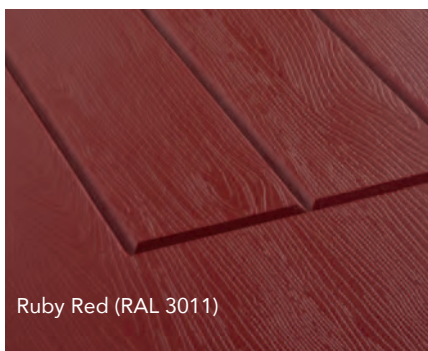

Black (RAL 8022)
Available with matching outer frame.

Slate Grey (7015)
Available with matching outer frame.

Ruby Red (RAL 3011)