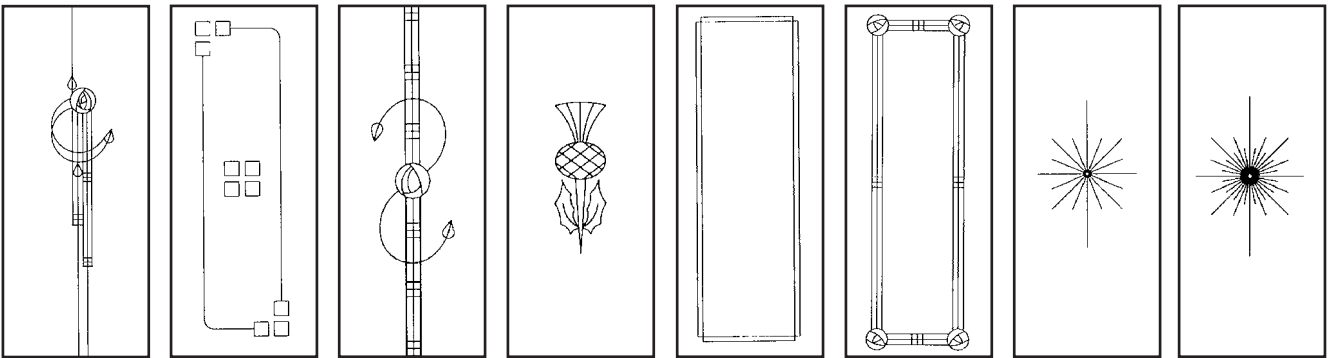

CHOOSE YOUR OWN GLASS DESIGNS

MacDoor 2 MacDoor 4 MacDoor 5 DP-Thistle DLX Border MacBorder 4 16pt Star 32pt Star