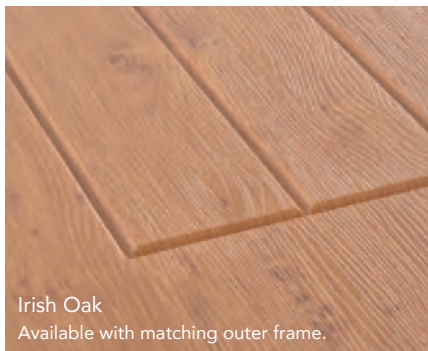

White (RAL 9010)
Available with matching outer frame.