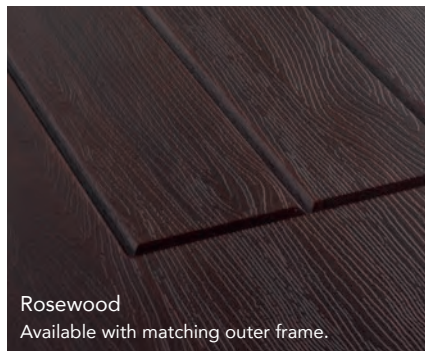

Anthracite Grey (7016)
Available with matching outer frame.