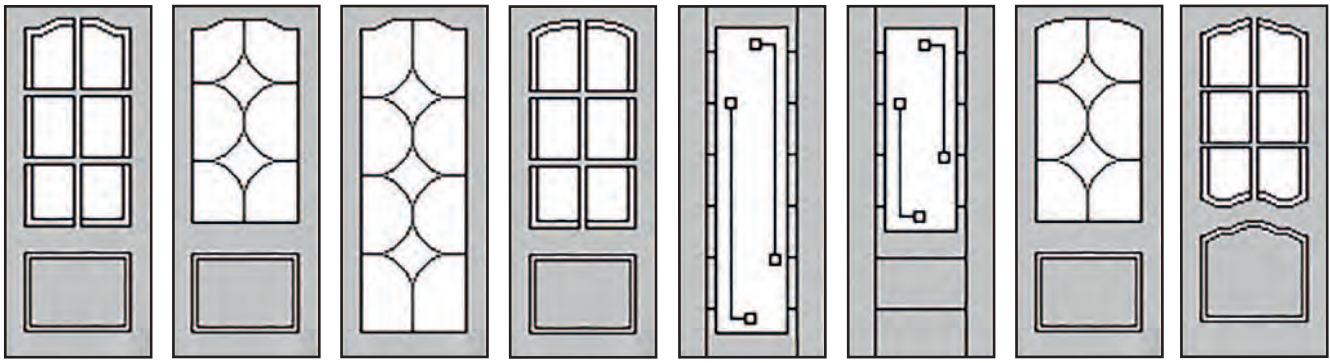

Facing: 14 x 69 x 2200 mm

STOPS R2A

Stops: 12 x 55 x 2200 mm

Also available in OGEE Profiles

CRYSTAL CUT GLASS

Valencia Girona Cordoba Lanzarote 910 991 Alcudia Riviera

Adriatic Pattern 10 Classique 6 Light Classique 1 Light Classique Full Light Colonist Full Light Colonist 2 Light