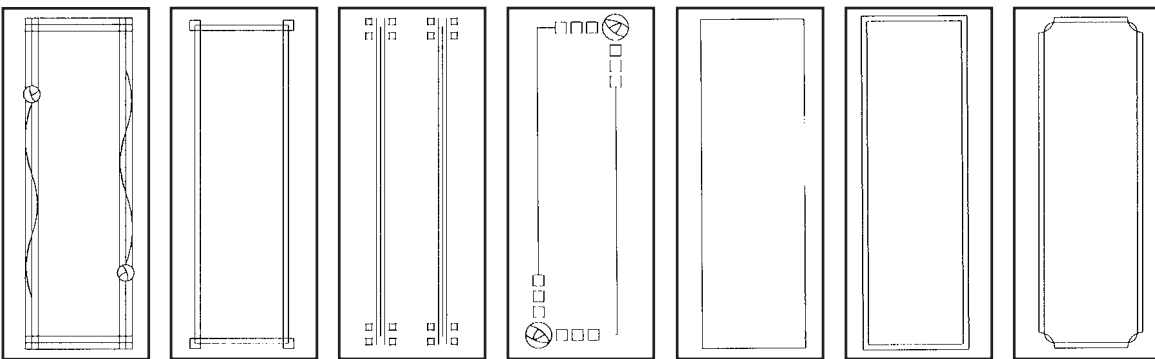

MacBorder 1 BCcor 6 Mac Geo MacBorder 2 SLP Border DLP Border BCcor 10

All drawings are shown in proportion to a 1700 x 600 mm pane for illustration purposes.