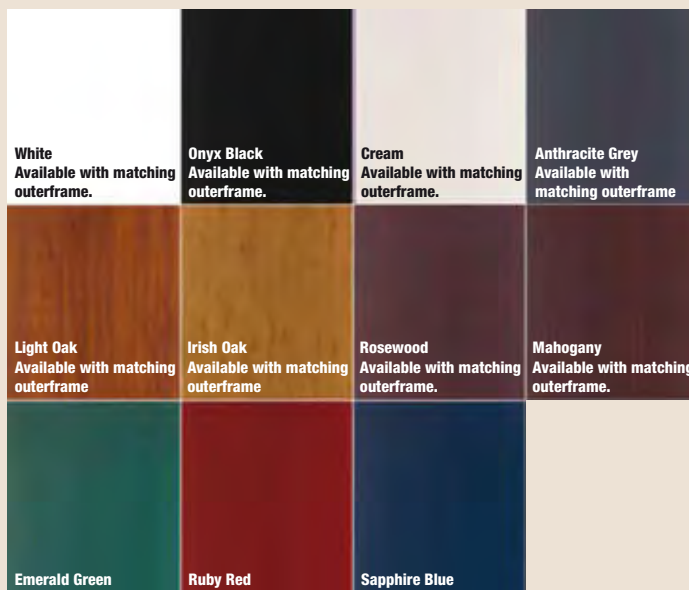

CYLINDER Secured by Design Cylinder, anti-bump and anti-pick manufactured to British Standards 1303.

CYLINDER GUARD Zinc cylinder guard protector to stop lock barrels from being snapped.

STEEL DRILL PLATES Concealed and reinforced steel drill plates prevent locks from being drilled out by thieves.

ENGINEERED FRAME The door skeleton is welded together and is impervious to moisture ensuring it won't swell or rot.

STEEL KEEPS Brass hook locks engage into full length steel keeps to prevent forced entry.

REBAR Outerframe features a reinforced thermal block for strength and thermal efficiency.

HINGE BLOCK Provides the strongest fixing points available when installing the door.

DOOR OUTERFRAME Multichambered, insulated outerframe for high levels of thermal performance.

FACTORY GLAZING No cassettes giving a greater resistance to glass removal, perfect colour match and no air or water leakage.

DOOR SURFACE Thick and tough 3mm skins both internally and externally resist cutting and impact.

3D HINGES Engineered 3 way adjustable hinges secured into the Carbon Fibre for extra strength.

LETTERPLATE Opens to 180° for convenient and safe day to day use, and comes with integral brush strip for thermal efficiency.

STEEL MESH A unique and optional welded steel mesh security system can increase the strength of your Rockdoor by 4 times.