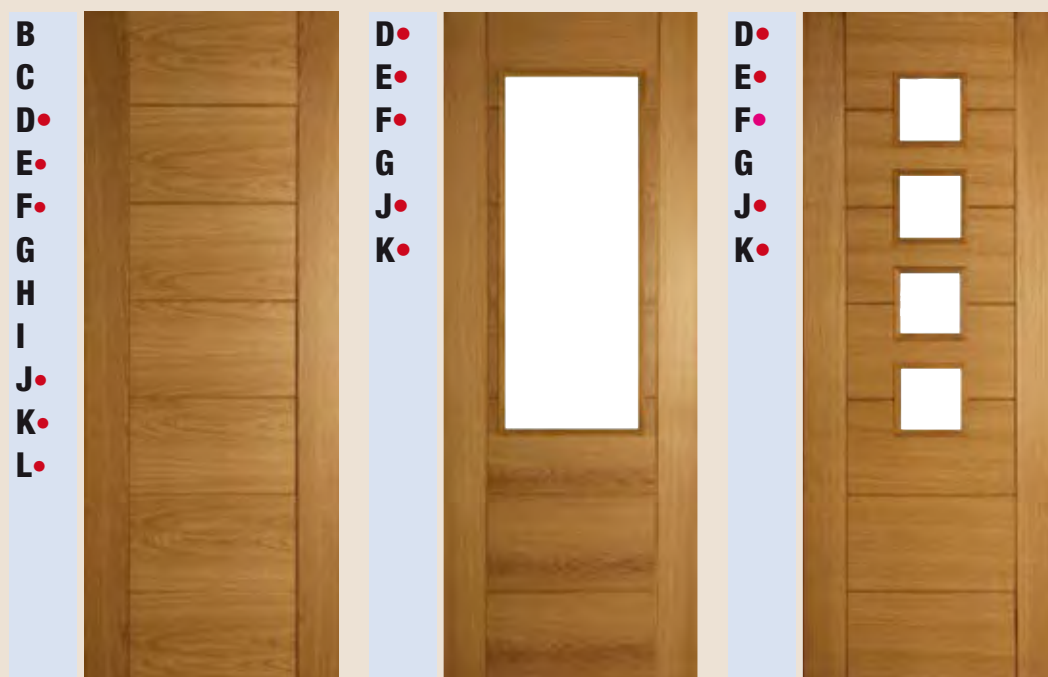

OAK

990

991

994

Latest fashion